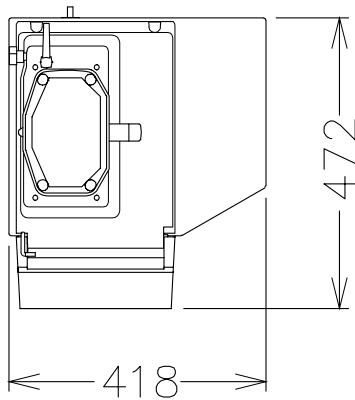

Construction

- Single stainless steel chute.

Optional Accessories

- Table with shelf and 1/1 GN polycarbonate tray PNC 653180

APPROVAL: _____

Bread slicers Stainless Steel Electric Bread Slicer

Front

Top

Key Information:

External dimensions, Height: 857 mm

External dimensions, Width: 472 mm

External dimensions, Depth: 418 mm

Net weight (kg): 31

Bread slicers
Stainless Steel Electric Bread Slicer

The company reserves the right to make modifications to the products without prior notice. All information correct at time of printing.