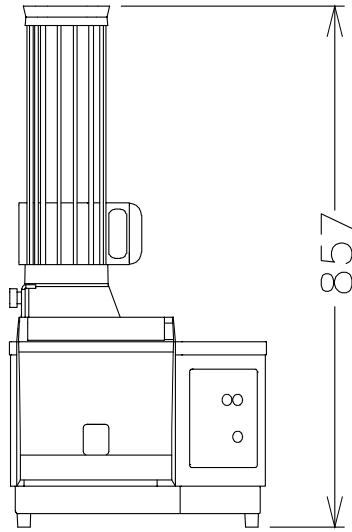

601589 (DCPXF215)

Single-chute electric bread slicer. Hourly output up to 14000 slices

Short Form Specification

Item No. _____

Single chute stainless steel electric bread slicer. Touch button control panel. Original and unique safety device ensures the user does not touch the blade, especially during cleaning operations. The blade is immobilized and covered when the bread evacuation door is raised. Simply insert the bread into the vertical spout and cutting begins automatically as soon as the machine is started. Flat and waterproof touch button control panel. Thickness of slices can be adjusted from 8 to 60 mm. Hourly output: 7000 to 14000 slices (i. e. 116 / 232 mm).

Main Features

- Electric bread slicer useful in all catering establishments which require high product output.
- Blade designed to avoid bread crushing thus allowing excellent slice presentation.
- The cutting process begins automatically once the bread is inserted into the vertical spout.
- Loaves may be cut into slices between 8 and 60 mm of thickness depending on setting.
- Touch button control panel with pulse and start/stop push buttons.
- Safety device ensures operator protection, particularly during cleaning operations.
- Motor shuts off when chute door is raised.
- Hourly output of 7.000 and 14.000 slices, suitable from 50 to 500 meals per service.

Construction

- Single stainless steel chute.

Optional Accessories

- Table with shelf and 1/1 GN polycarbonate tray PNC 653180

APPROVAL: _____

Bread slicers Stainless Steel Electric Bread Slicer

Front

Top

Key Information:

External dimensions, Height: 857 mm

External dimensions, Width: 472 mm

External dimensions, Depth: 418 mm

Net weight (kg): 31

Bread slicers
Stainless Steel Electric Bread Slicer

The company reserves the right to make modifications to the products without prior notice. All information correct at time of printing.