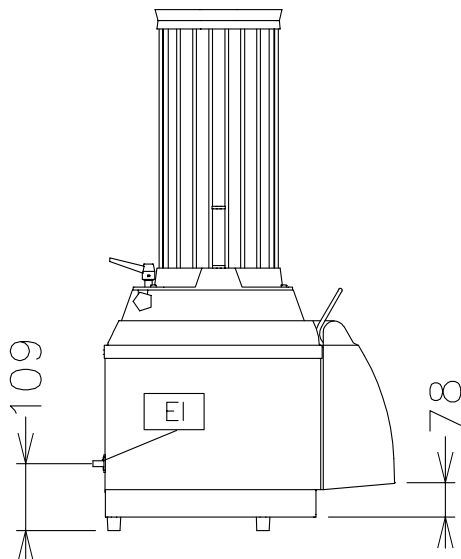

601589 (DCPXF215)

Single-chute electric bread slicer. Hourly output up to 14000 slices

Short Form Specification

Item No. _____

Single chute stainless steel electric bread slicer. Touch button control panel. Original and unique safety device ensures the user does not touch the blade, especially during cleaning operations. The blade is immobilized and covered when the bread evacuation door is raised. Simply insert the bread into the vertical spout and cutting begins automatically as soon as the machine is started. Flat and waterproof touch button control panel. Thickness of slices can be adjusted from 8 to 60 mm. Hourly output: 7000 to 14000 slices (i. e. 116 / 232 mm).

Construction

- Single stainless steel chute.

Optional Accessories

- Table with shelf and 1/1 GN polycarbonate tray PNC 653180

APPROVAL: _____

Bread slicers Stainless Steel Electric Bread Slicer

Front

Top

EI = Electrical connection

Side

Electric

Supply voltage:

601589 (DCPXF215)

230 V/1N ph/50 Hz

Total Watts:

0.37 kW

Key Information:

External dimensions, Height: 857 mm

External dimensions, Width: 472 mm

External dimensions, Depth: 418 mm

Net weight (kg): 31

Bread slicers
Stainless Steel Electric Bread Slicer

The company reserves the right to make modifications to the products without prior notice. All information correct at time of printing.